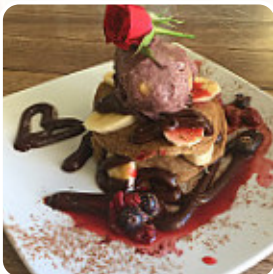

## ***New Earth Cafe Menu***

<https://menulist.menu>

Pacific on Coolum 21-37 Birtwill St | Shop 7, Coolum Beach, Queensland 4573, Australia  
(+61)439850980 - <http://www.newearthcafe.com.au/>

A complete menu of New Earth Cafe from [Coolum Beach](#) covering all 29 dishes and drinks can be found here on the menu. For changing offers, please get in touch via phone or use the contact details provided on the website.