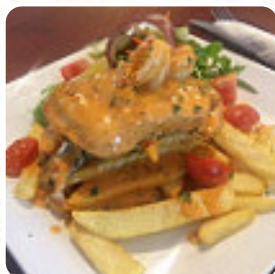

Amay Cafe and Restaurant Menu

<https://menulist.menu>

U 3 85 Albert St, Moe, Victoria 3825, Australia

(+61)351273280 - <http://www.facebook.com/pages/Amay-cafe-and-restaurant/501213436654007>

Here you can find the menu of Amay Cafe and Restaurant in [Moe](#). At the moment, there are 34 dishes and drinks on the menu. You can inquire about [changing offers](#) via phone. What [User](#) likes about Amay Cafe and Restaurant: