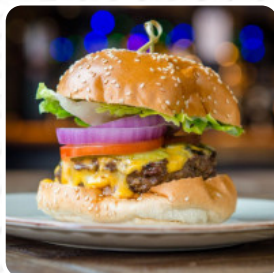

The Windsor Alehouse Menu

<https://menulist.menu>

42a Punt Rd, Melbourne, Victoria 3181, Australia, Glen Eira
(+61)6195103253 - <http://thewindsoralehouse.com.au/>