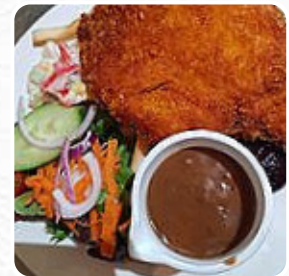

A complete [menu](#) of Willow Tree Cafe from WILLOW TREE covering all 23 courses and drinks can be found here on the card. For seasonal or weekly deals, please get in touch via phone or use the contact details provided on the website. What [User](#) likes about Willow Tree Cafe: