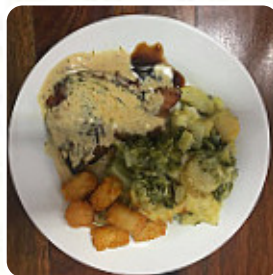

## ***Cafe Matisse Menu***

<https://menulist.menu>

127 Mary Street, Gympie, Queensland 4570, Australia  
(+61)439035315 - <http://cafematissegympie.com/>

Here you can find the [menu](#) of *Cafe Matisse* in Gympie. At the moment, there are 47 menus and drinks on the food list. You can inquire about **seasonal or weekly deals** via phone. What [User](#) likes about Cafe Matisse: We stopped for lunch on the way through Gympie and were glad we did. The cafe was busy but staff were well up to the task. Although we only wanted toasted sandwiches it was easy to see that there were some great options for something more. The offerings looked great and the number of people who chose them indicates they are popular. After the sandwiches we chose to have a slice of apple pie which was delicious. Prici... [read more](#).