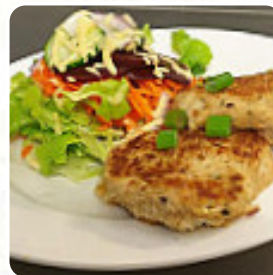

## ***Cafe Matisse Menu***

<https://menulist.menu>

127 Mary Street, Gympie, Queensland 4570, Australia  
(+61)439035315 - <http://cafematissegympie.com/>

Here you can find the [menu](#) of *Cafe Matisse* in Gympie. At the moment, there are 47 menus and drinks on the food list. You can inquire about **seasonal or weekly deals** via phone. What [User](#) likes about Cafe Matisse: We stopped for lunch on the way through Gympie and were glad we did. The cafe was busy but staff were well up to the task. Although we only wanted toasted sandwiches it was easy to see that there were some great options for something more. The offerings looked great and the number of people who chose them indicates they are popular. After the sandwiches we chose to have a slice of apple pie which was delicious. Prici... [read more](#).