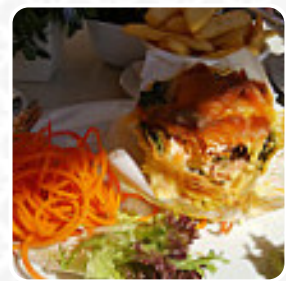

Here you can find the [menu](#) of Nourish on North in Batemans Bay. At the moment, there are 39 courses and drinks on the card. You can inquire about [changing offers](#) via phone. What [User](#) likes about Nourish on North: I had a quick early morning brekkie here before a meeting, while the family had a sleep-in. Good coffee, very friendly, efficient staff. Big Breakfast was wonderful, just what I needed. Will be a South Coast staple for me [read more](#). The restaurant offers free WiFi for its visitors, And into the accessible rooms also come visitors with wheelchairs or physical disabilities. If the weather are right, you can also have something to eat outside. What [User](#) doesn't like about Nourish on North: Have had coffee here several times, not all time but considering the alternatives in the surrounding area this is your best bet for a good coffee. The coffee is always a bit too hot and the flat whites are too full of foam, there always seems to be too long of a wait even just for a drink. The turmeric lattes are a bit hit and miss. Haven't eaten here but there is a good selection of food for a broad range of dietary... [read more](#). At Nourish on North in Batemans Bay, **exquisite Australian menus** are freshly prepared for you with a lot of attention and the pure products like bush tomatoes and caviar limes, You shouldn't miss the opportunity to try the delicate [pizza](#), baked straight out of the oven in an traditional manner. You can also look forward to **tasty vegetarian cuisine**, The delicious sandwiches, small salads and other snacks can be planned well as a snack.