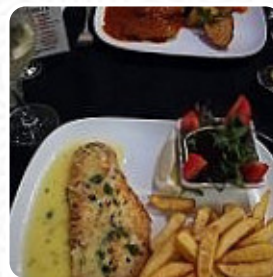

On this site, you can find the **complete [menu](#) of La Casetta Restaurant** from Wembley. Currently, there are **23** menus and drinks available. For **[changing offers](#)**, please contact the restaurant owner directly. You can also contact them through their website. What **[User](#)** likes about La Casetta Restaurant:

If you want excellent food with old fashioned service and quality then you must eat here. We have NEVER had a bad meal and you can eat everything on your plate as all vegetables are the standard ones with none of the modern silly ones that lots of restaurants give you as they are trying to be trendy. This family business is the greatest **[read more](#)**. The place also offers the possibility to sit outside and be served in nice weather, And into the accessible spaces also come guests with wheelchairs or physiological disabilities. La Casetta Restaurant from Wembley is a suitable bar to a drink after work, and hang out with friends, You shouldn't miss the opportunity to try the crispy and crunchy **[pizza](#)**, baked straight out of the oven in an original manner. Not to be left out is the large selection of ***coffee and tea specialties*** in this restaurant, and you will find genuine Italian cuisine with classics like **[pizza](#)** and pasta.