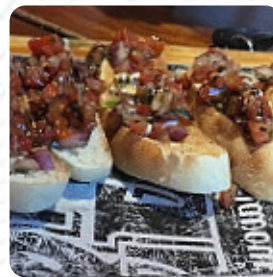

Hog's Breath Cafe Menu

<https://menulist.menu>

31 High Range Drive, Townsville, Queensland 4810, Australia, Bohle Plains
(+61)747731555 - <http://www.hogsbreath.com.au>

On this webpage, you can find the [complete menu](#) of Hog's Breath Cafe from Bohle Plains. Currently, there are 17 courses and drinks available. For **seasonal or weekly deals**, please contact the owner of the restaurant directly. You can also contact them through their website. What [User](#) likes about Hog's Breath Cafe: always a favourite for family gatherings and catch ups. Delicious food and kids loved the huge pink pig and having their pic taken with it. Never miss a chance to eat here. [read more](#). The restaurant is accessible and can therefore also be used with a wheelchair or physical limitations, Depending on the weather conditions, you can also sit outside and have something. What [User](#) doesn't like about Hog's Breath Cafe: Steak as usual was tender and delicious. Plenty of well dressed salad and curly fries. The mississippi mudcake desert is to die for, although I had to wait a bit too long for it to come out after dinner. The pork rib rack is not the best and the pepper gravy recipe definately needs upgrading. [read more](#). If you want to *a cocktail after work* and sit with friends or alone, Hog's Breath Cafe from [Bohle Plains](#) is a good bar, They also present nice **South American** cuisine to you in the menu. The experience of various sports events is also a big draw, when you are in this sports bar, Furthermore, you can get sweet treats, cake, small snacks and chilled refreshments and hot beverages here.