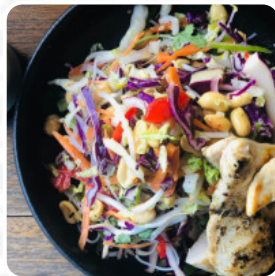

Rice Cafe Menu

<https://menulist.menu>

825 Zillmere Rd | Aspley, Queensland, Brisbane, Queensland 4034, Australia
(+61)732637779,(+61)732632250 - <http://www.facebook.com/ricecafeaspley>