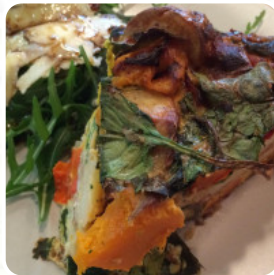

Mugs Alley Menu

<https://menulist.menu>

289 Wellington Parade Sth, East Melbourne, Melbourne, Victoria 3000, Australia
(+61)396638474