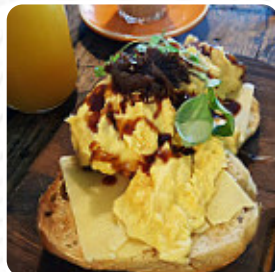

A complete menu of West 48 from Melbourne covering all 28 menus and drinks can be found here on the card. For *changing offers*, please get in touch via phone or use the contact details provided on the website. What [User](#) likes about West 48:

What a wonderful place, hidden away in the upcoming Westside of Melbourne. Very good coffee, great service and best of all is the serving size of the dishes, value for money when it comes to the dishes. Highly recommended. ???????? [read more](#). The premises on site are wheelchair accessible and can also be used with a wheelchair or physical disabilities, Depending on the weather conditions, you can also sit outside and be served. It's definitely always an event to be in a typical saloon and to enjoy; to feel like a cowboy for once with a beer and also the **finger food like crispy fries, onion rings or a delicious burger**, Furthermore, you can get sweet treats, cake, simple snacks and chilled refreshments and hot drinks here. Not to be left out is the extensive variety of coffee and tea specialties in this restaurant, Forbreakfast a **delicious brunch** is offered here.