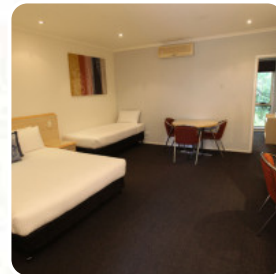

## ***Red Restaurant Menu***

<https://menulist.menu>

380 Nambour Connection Rd | Red Bridge Motor Inn, Woombye, Queensland 4559, Australia

(+61)754423933 - <http://www.redbridgemotorinn.com.au>

A complete [menu](#) of Red Restaurant from Woombye covering all 24 courses and drinks can be found here on the food list. For [changing offers](#), please get in touch via phone or use the contact details provided on the website.