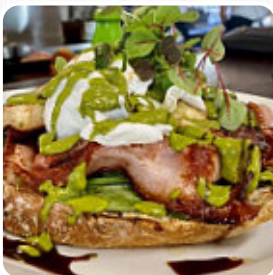

Cafe Metz Menu

<https://menulist.menu>

37 Christie St, Canungra, Queensland 4275, Australia, Tamborine Mountain
(+61)755434322,(+61)405228035