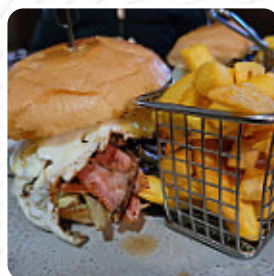

## 1914 Cafe & Bar Menu

<https://menulist.menu>

2 Henty St, Erica, Victoria 3825, Australia, Watsonia  
(+61)351653359 - <http://www.bellaparmegiana.com.br/>

On this homepage, you can find the **complete [menu](#)** of **1914 Cafe & Bar** from Watsonia. Currently, there are **49** courses and drinks up for grabs. For seasonal or weekly deals, please contact the owner of the restaurant directly. You can also contact them through their website. What [User](#) likes about 1914 Cafe & Bar: Nice spot for lunch or dinner. We had the chicken schnitzel with gravy and the smashed spud with coleslaw, cheese and garlic butter. Both were delicious and the portions were generous. [read more](#). In beautiful weather you can even eat and drink in the outdoor area, And into the accessible rooms also come customers with wheelchairs or physiological disabilities. At 1914 Cafe & Bar in Watsonia, you get a *tasty brunch* for breakfast and you can at will indulge, You can also discover scrumptious South American meals on the menu. Watching various sports games and matches is equally one of the main attractions when visiting this sports bar, For a snack, you can also have the tasty sandwiches, healthy salads and other snacks.