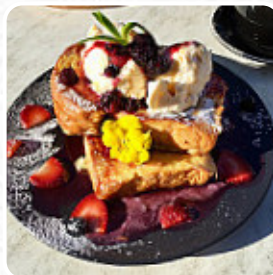

Paper Plane Factory Menu

<https://menulist.menu>

64 Mandoon Rd | Unit 1, Sydney, New South Wales 2145, Australia, GIRRAWEEN
(+61)96884098 - <https://www.facebook.com/paperplanefactorycafe>