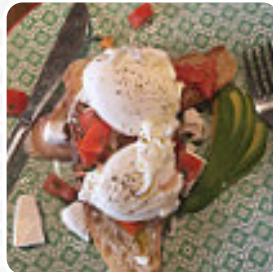

Two Fives Menu

<https://menulist.menu>

331 Gardeners Rd | #2, Entrance Via Berry Street, Rosebery, Sydney, New South Wales
2018, Australia

(+61)296693330 - <http://www.twofives.com.au/>