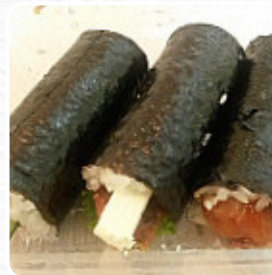

LR Sushi Menu

<https://menulist.menu>

171 Adelaide Street | Queens Plaza, Brisbane, Queensland, Australia