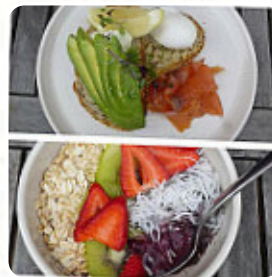

Ampersand Menu

<https://menulist.menu>

863 High St, Thornbury, Darebin, Victoria 3071, Australia, Melbourne
(+61)94842085 - <https://www.facebook.com/AmpersandThornbury/>