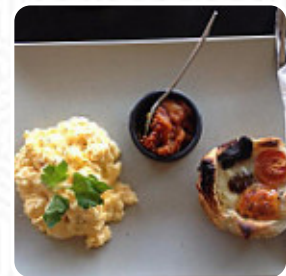

Kau Menu

<https://menulist.menu>

541 High St, Northcote, Victoria 3070, Australia, Melbourne

(+61)390043588,(+61)399955030 - <https://www.facebook.com/kauandco/>