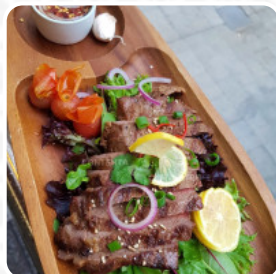

On this website, you can find the complete menu of Chaimee's Divine Thai from Kareela. Currently, there are **15** meals and drinks up for grabs. For seasonal or weekly deals, please contact the restaurant owner directly. You can also contact them through their website. What [User](#) likes about Chaimee's Divine Thai:

I have been to this restaurant on a few occasions over the last 3 months and have had a great meal every time. The meals, hot, fresh, and tasty. The service has been prompt and reasonable friendly. Whilst ideally suited to locals that can walk to the venue, it would worth anyone further afield to come and eat here as the good is really good, [read more](#). When the weather conditions is pleasant you can also have something outside, And into the accessible spaces also come clientele with wheelchairs or physiological disabilities. Traditional courses are prepared in the kitchen of Chaimee's Divine Thai in Kareela with original Asian spices tasty, **Thai meals** are prepared here with the popular spices and fish sauces. The Asian fusion cuisine is also an important part of Chaimee's Divine Thai. Anyone who finds the usual and generally known menus too ordinary can here approach with a willingness to experiment and try some unexpected combination of ingredients consume, The customers of the restaurant also appreciate the comprehensive selection of differing *coffee and tea specialities* that the establishment has to offer.