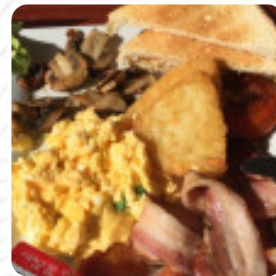

A complete [menu](#) of **The Lookout Cafe** from GLASS HOUSE MOUNTAINS covering all 27 meals and drinks can be found here on the card. For seasonal or weekly deals, please get in touch via phone or use the contact details provided on the website. What [User](#) likes about The Lookout Cafe: