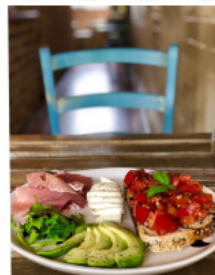

Il Cortile Caffe Menu

<https://menulist.menu>

325 Glebe Point Road, Sydney, New South Wales, Australia, GLEBE
(+61)425226330 - <https://www.facebook.com/cortilecaffe/>