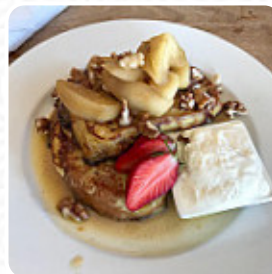

On this website, you can find the complete menu of Outside The Square Cafe from Mudgee. Currently, there are 43 courses and drinks up for grabs. For **seasonal or weekly deals**, please contact the owner of the restaurant directly. You can also contact them through their website. What [Chance Von](#) likes about Outside The Square Cafe:

Best eggs Benedict I have ever had and excellent granola. Freshly squeezed juice and chocolate thick shake. Polite staff and excellent service. Highly recommend if you are in [Mudgee](#). [read more](#). The diner and its rooms are wheelchair accessible and thus usable with a wheelchair or physiological disabilities, Depending on the weather, you can also sit outside and eat. What [00000 0000000000](#) doesn't like about Outside The Square Cafe:

If you have a simple menu and bitter coffee here is the place to go. The staff also seemed to be somewhat confused whether they were open or closed. Even when they were questioned a few times when they were open because the sign said closed. [read more](#). The comprehensive diversity of *coffee and tea specialties* makes a visit to Outside The Square Cafe even more worthwhile, Especially the flavorful **juices** are highly appreciated by the guests. When you're not so ravenous, you can just treat yourself to one of the scrumptious sandwiches, a healthy salad or another snack, for breakfast they serve a extensive breakfast here.