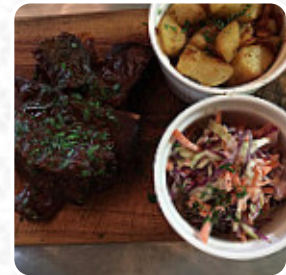

Revolver Café Menu

<https://menulist.menu>

291 Annandale Street Annandale NSW 2038, Australia
(+61)295554727 - <http://www.revolver.com.au/>

Here you can find the menu of Revolver Café in Annandale. At the moment, there are 23 dishes and drinks on the menu. You can inquire about **changing offers** via phone. What [Jole Pellegrino](#) likes about Revolver Café: I have always liked this corner, it was my childhood corner shop and now makes a great place for a quiet caffè among the wide brands. the coffee is good delicious, creamy, hot, pumped very fast and cheaper than just over any location like this....The eating is very expensive on the other side. the dishes are big and lukewarm, but fight to justify the price, especially when it lasted 30 minutes to serve a pack. [read more](#). The restaurant also offers the possibility to sit outside and have something in beautiful weather, And into the accessible spaces also come customers with wheelchairs or physiological limitations. What [Jeannine Charbonneau](#) doesn't like about Revolver Café:

Ordered the bacon and egg roll and a white tea to take away. The roll was dripping in fat and sauce and the tea didn't have milk in it, which I didn't notice until I had left. [read more](#). The comprehensive selection of **coffee and tea specialties** greatly enhances the value of a visit to Revolver Café, In the morning they serve a tasty breakfast here. One should particularly acknowledge the *menus from the Australian continent* of this establishment, there are also tasty [vegetarian](#) dishes in the menu.