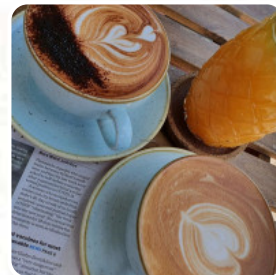

Here you can find the [menu](#) of Swallow Coffee Traders in Rockdale. At the moment, there are **48** meals and drinks on the food list. You can inquire about seasonal or weekly deals via phone. What [Loretta Longo](#) likes about Swallow Coffee Traders:

Breakfast burrito was amazing as were the vegan milkshakes. We got to try the vegan banana bread and it was soooooo tasty. Right next to the train station if you're going past, well worth a visit! Lots of new vegan stuff is being added too. Definitely a must try in the area! Would give 5 stars for the vegan options but happy cow won't let me because it's not totally vegan...but maybe it will be in the future! [read more](#). When the weather conditions is good you can also be served outside. If you crave for desserts, Swallow Coffee Traders with its *magical desserts* can easily make an end of it, For a snack, you can also have the fine **sandwiches**, small salads and other snacks. In case you want to have breakfast, a versatile brunch is offered to you, Additionally, they provide you authentic Australian dishes with products like bush tomatoes and finger limes.