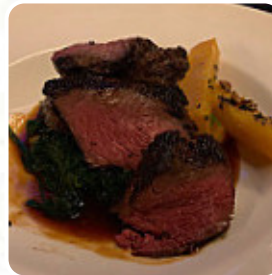

On this site, you can find the complete menu of Banjo Paterson Cottage Restaurant from Gladesville. Currently, there are 24 courses and drinks available. For **changing offers**, please contact the owner of the restaurant directly. You can also contact them through their website. What [Lorine Barton](#) likes about Banjo Paterson Cottage Restaurant:

It was wonderful to step into the ambiance of Banjo Paterson's Cottage, warm comforting and inviting. Parking was so convenient. The menu had an array of interesting meals to select from which catered for the many likes of our small party. Loved the lamb shanks with the gnocchi. Great view of the bay from where we were seated, even though it was at night. Definitely will be back again, to experience the restaurant during... [read more](#). In nice weather you can even have something in the outdoor area, and into the accessible rooms also come customers with wheelchairs or physiological limitations. At Banjo Paterson Cottage Restaurant in Gladesville, exquisite Australian cuisines are freshly cooked for you with a lot of attention and the pure ingredients like *bush tomatoes and caviar limes*, and you may look forward to the tasty traditional [seafood](#) cuisine. In this restaurant there is also an extensive selection of **coffee and tea specialties** not to forget, there are also [tasty vegetarian](#) menus in the menu.