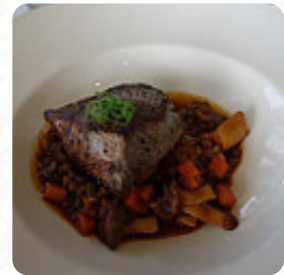

Banjo Paterson Cottage Restaurant Menu

<https://menulist.menu>

30 Punt Road, In the Park, end of Punt Road Gladesville NSW 2111, Australia
(+61)298163611 - <http://www.banjopaterson.com/>

On this site, you can find the complete menu of Banjo Paterson Cottage Restaurant from Gladesville. Currently, there are 24 courses and drinks available. For **changing offers**, please contact the owner of the restaurant directly. You can also contact them through their website. What [Lorine Barton](#) likes about Banjo Paterson Cottage Restaurant:

It was wonderful to step into the ambiance of Banjo Paterson's Cottage, warm comforting and inviting. Parking was so convenient. The menu had an array of interesting meals to select from which catered for the many likes of our small party. Loved the lamb shanks with the gnocchi. Great view of the bay from where we were seated, even though it was at night. Definitely will be back again, to experience the restaurant during... [read more](#). In nice weather you can even have something in the outdoor area, and into the accessible rooms also come customers with wheelchairs or physiological limitations. At Banjo Paterson Cottage Restaurant in Gladesville, exquisite Australian cuisines are freshly cooked for you with a lot of attention and the pure ingredients like *bush tomatoes and caviar limes*, and you may look forward to the tasty traditional [seafood](#) cuisine. In this restaurant there is also an extensive selection of **coffee and tea specialties** not to forget, there are also [tasty vegetarian](#) menus in the menu.