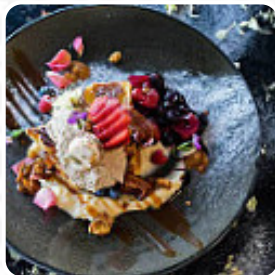

Here you can find the menu of Jacaranda Coffee Lane in Brisbane. At the moment, there are 41 meals and drinks on the food list. You can inquire about **seasonal or weekly deals** via phone. What [Everardo Schulist](#) likes about Jacaranda Coffee Lane:

The food is incredible, and the service exceptional! Don't be fooled by the decore, the quality of the food is amazing one of the best places to eat brunch in Brisbane. [read more](#). The restaurant also offers the possibility to sit outside and eat in pleasant weather. The visitors love it when Asian cuisine meets a bit of creativity. That's exactly what you can expect at the Jacaranda Coffee Lane from Brisbane, with its successful Asian fusion cuisine - the perfect blend of what you know meets the adventurous world of fusion cuisine, The **tasty** desserts of the local also shine not only in the eyes of our little guests. If you want to have breakfast, a **hearty brunch** awaits you, Particularly the impossible fusions of various foods offer the guests a remarkable taste experience of this extraordinary fusion cuisine.