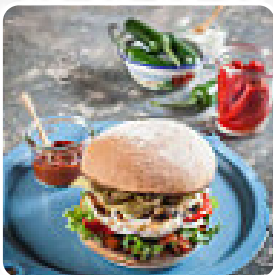

## ***Grill'd - Broadway Menu***

<https://menulist.menu>

Level 2, Broadway Shopping Centre, 1 Bay Street, Glebe, Sydney, GLEBE, Australia  
(+61)292111085,(+61)292804439

The menu of Grill'd - Broadway from GLEBE includes **106** dishes. On average, dishes or drinks on the card cost about A\$12. The categories can be viewed on the menu below. What [Deon Torphy](#) likes about Grill'd - Broadway: