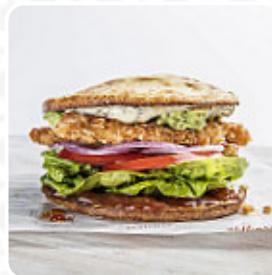

## ***Grill'd - Broadway Menu***

<https://menulist.menu>

Level 2, Broadway Shopping Centre, 1 Bay Street, Glebe, Sydney, GLEBE, Australia  
(+61)292111085,(+61)292804439

The menu of Grill'd - Broadway from GLEBE includes **106** dishes. On average, dishes or drinks on the card cost about A\$12. The categories can be viewed on the menu below. What [Deon Torphy](#) likes about Grill'd - Broadway: