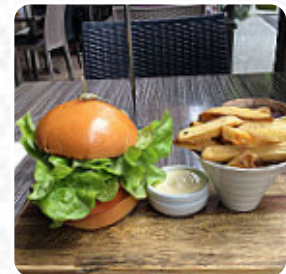

A complete [menu](#) of Berry Nice Cafe from Perth covering all 74 dishes and drinks can be found here on the card. For [changing offers](#), please get in touch via phone or use the contact details provided on the website. What [Santina O'Reilly](#) likes about Berry Nice Cafe:

A very nice cafe that's open 7am to 4pm. The coffees are just perfect!.. I would highly recommend this cafe for coffee lovers. They have a good lunch menu as well. The coriander chicken burger with a side of chips and aoli hit the spot and was just yummy!.. Centrally located, plenty of tables including outdoor seating! [read more](#). When the weather is nice you can also be served outside, and there is no-charge WiFi. The rooms on site are accessible, and therefore no problem for customers with wheelchairs or physical disabilities. What [Kenya Veum](#) doesn't like about Berry Nice Cafe:

Great friendly staff Only problem is there are just too many yummy choices for lunch Lickily the staff are always happy To give their pick of the day Love the complimentary sparkling water to clear the coffee-breath too ha ha [read more](#). For breakfast, a opulent brunch is offered at Berry Nice Cafe in Perth that you can sample according to your mood, Additionally, they serve you authentic Australian menus with ingredients like bush tomatoes and finger limes. In addition to sweet pieces, cakes, and simple snacks, we also have cold and hot drinks, and *healthy Japanese meals* are being made with lots of fresh vegetables, fish and meat.