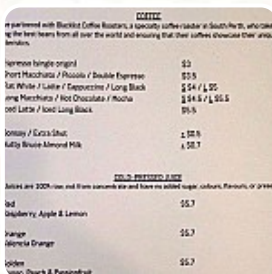

Little Matcha Girl Menu

<https://menulist.menu>

4/10 Preston Street, Como, Perth, WA, Australia

(+61)861611205, (+61)61611205 - <https://littlematchagirl.com.au>

On this webpage, you can find the [complete menu](#) of Little Matcha Girl from Como. Currently, there are **55** menus and drinks up for grabs. For changing offers, please contact the owner of the restaurant directly. You can also contact them through their website. What [Augusto Palmieri](#) likes about Little Matcha Girl: My rating is purely for the beverages it's the perfect place for non coffee drinkers. Love their matcha latte hojicha latte goma latte was amazing when it was first introduced then the black sesame taste weakened over time. I tried the black sesame soufflé cheesecake and it was very disappointing for nearly \$9 a slice there was no black sesame taste whatsoever and it was a dry sponge texture, definitely not recommend... [read more](#). The diner and its rooms are wheelchair accessible and thus reachable with a wheelchair or physiological disabilities, Depending on the weather, you can also sit outside and be served. What [Maryse Kutch](#) doesn't like about Little Matcha Girl: beautiful cooled atmosphere with friendly staff. the tiramisu and eis matcha latte were not bad. but the teezeremony was not to my joy. Conclusion: it is a beautiful place to relax and to conduct a conversation. [read more](#). Little Matcha Girl from Como pampers its customers with *oven-warm baked goods*, as well as various cold and hot beverages, For a snack, the fine sandwiches, healthy salads and other snacks are suitable. Of course, we must not forget the extensive selection of coffee and tea specialties in this restaurant, The **magical** desserts of the restaurant also shine not only in the eyes of our little guests.