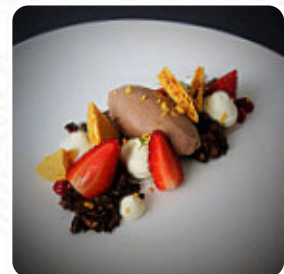

Measure Menu

<https://menulist.menu>

642 Beaufort Street, Mount Lawley, Perth, WA, Australia
(+61)457552245 - <https://www.measurebar.com.au>