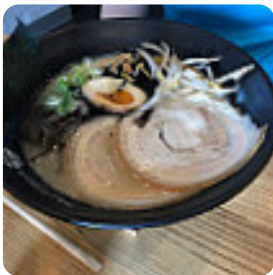

Ramen Lab Menu

<https://menulist.menu>

Shop 36, 602 Beaufort Street, Mount Lawley, Perth, WA, Australia
(+61)893283946

Here you can find the [menu of Ramen Lab](#) in Mount Lawley. At the moment, there are 22 dishes and drinks on the card. You can inquire about changing offers via phone. What [Missouri Schmitt](#) likes about Ramen Lab: 5 stars for value for money, 5 stars for excellent quality food, 5 stars for quality customer service, 5 stars for convenient location. Ramen lab has two fantastic vegan options and even if you're not vegan I highly recommend you try them. For the non-vegans, their menu has plenty of options but I haven't tried them (so won't include them in this review). [read more](#). What [Johathan Halvorson](#) doesn't like about Ramen Lab: Ramen was OK nothing spectacular. The broth was a bit salty and thick. It wasn't the usual miso based I'm used to. Serving was decent so that's a bonus. Food preparation was fast and venue was clean. Been there now but probably won't be back for ramen. [read more](#). Traditional courses are prepared in the kitchen of Ramen Lab in Mount Lawley with original [Asian spices fine](#). The customers of the establishment are also thrilled with the comprehensive selection of various **coffee and tea specialities** that the establishment offers. The Asian fusion cuisine is also an important part of Ramen Lab. Anyone who finds the usual and generally known dishes too boring should approach with a willingness to experiment and try some exciting combination of ingredients consume, and it's made with lots of fresh vegetables, fish and meat, *healthy Japanese meals* cooked.