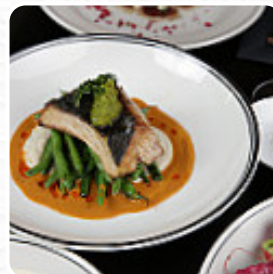

The menu of Belleville Late Night from Melbourne includes **48** menus. On average, *menus or drinks on the card* cost about A$11. The categories can be viewed on the menu below. What [Libbie Hilpert](#) likes about Belleville Late Night:

Love everything about this place. Location and decor are fantastic. Excellent drink selection and probably the best and most prompt service I've experienced in Melbourne. Food was great in quantity and quality. [read more](#). In beautiful weather you can even have something in the outdoor area. What [Тања Татишић](#) doesn't like about Belleville Late Night:

I got a home Deliveroo of food from this place. Horrible. The crumb coating on the fried chicken was overdone, but the worst part was the inside near the bone was red raw. Dangerously inedible. KFC is probably better! [read more](#). Just eating and drinking is too boring for you? Then a visit to this sports bar is just right: in addition to large and small snacks and menus you can watch the latest football matches, tennis or Formula 1, test definitely the original [Brazilian](#) dishes. It goes without saying that a suitable drink completes a meal; therefore this **gastropub** offers a sophisticated variety of scrumptious and local alcoholic options, be it beer or wine, There are also some international dishes available in the menu.