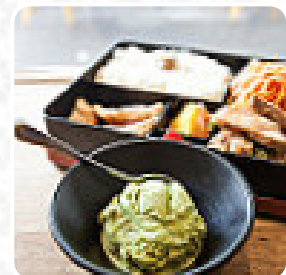

Shukufuku Japanese Bento Menu

<https://menulist.menu>

126 Lygon Street, Carlton, Melbourne 3053., Australia
(+61)390784819 - <http://www.shukufuku.com.au/>

The menu of Shukufuku Japanese Bento from Carlton includes 29 meals. On average, meals or drinks on the menu cost about A\$7. The categories can be viewed on the menu below. What [Jena Bradtke](#) likes about Shukufuku Japanese Bento:

A little surprise along Lygon Street which is normally busy with Italian food. We stumbled upon this little restaurant. The interior is modern and cute. We ordered bento and the curry udon... portion was very generous - flavour is very nice ... I had the chicken katsu - crunchy and yum and spicy chicken roll which is sooooo gooddd !!!! My husband ordered the curry udon with ebi furai [read more](#). In beautiful weather you can even eat in the outdoor area. With a large selection of freshly harvested vegetables, fish and meat, the Shukufuku Japanese Bento from Carlton prepares **easy-to-digest, tasty Japanese dishes**. The creative fusion of different dishes with fresh and partially daring products is highly valued by the customers - a nice example of Asian Fusion. Additionally, you're in for original Italian cuisine inclusive of delicious classics like [pizza](#) and pasta, on the menu there are also a lot of **Asian meals**.

Shukufuku Japanese Bento Menu

Rice

SPICY CHICKEN

For the small hunger

EGG ROLL

Indian

CHAI TEA MIXTURE A\$3

Main Course