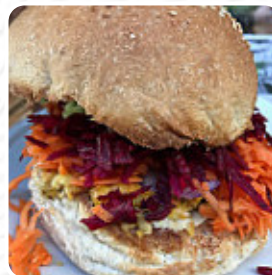

Pickle & O Menu

<https://menulist.menu>

16 Warren Rd, Nannup, Western Australia 6275, Australia, NANNUP
(+61)897561351 - <http://www.facebook.com/pickleando>