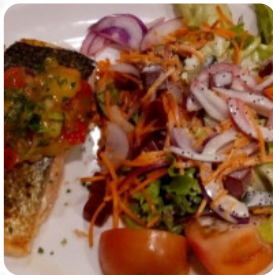

On this webpage, you can find the *complete* [menu](#) of *Shepparton Club* from Greater Shepparton. Currently, there are 15 menus and drinks available. For **changing offers**, please contact the owner of the restaurant directly. You can also contact them through their website. What [User](#) likes about Shepparton Club:

Lunch at the Shepparton Club. Reasonable menu with good prices on their specials. Veru quick service. Garlic bread was a bit too moist. Background music was just a little too loud. [read more](#). What [User](#) doesn't like about Shepparton Club:

Called in for dinner on a solo visit. Large club, with friendly service. I had an Aussie parmi, with chips and salad. It was huge, hot and tasty. Whilst not fine dining, it definitely satisfied my hunger and did the job. [read more](#). The diner is accessible and can therefore also be used with a wheelchair or physical limitations, Depending on the weather conditions, you can also sit outside and eat. Shepparton Club from Greater Shepparton is valued for its **mouth-watering burgers**, to which delicious fries, salads and other sides are provided, Above all, the tasty juices enjoy great popularity among the guests. You have the option to, after the meal (or during it), still relax at the bar with an alcoholic or non-alcoholic drink, In addition, the latest games or races can be watched on the big screen in this sports bar, which the customers also love.