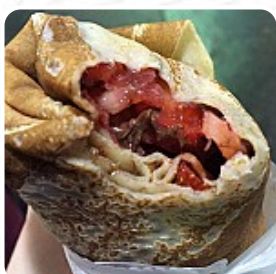

Michele's Crepe Suzette Menu

<https://menulist.menu>

Fremantle Markets, Shop 4, Corner Henderson Street and South Terrace, Fremantle, Perth, WA, Australia

(+61)403160040