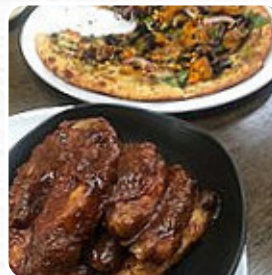

Here you can find the [menu](#) of [Newstead Brewing Milton](#) in Brisbane. At the moment, there are **25** meals and drinks on the menu. You can inquire about changing offers via phone. What [Lavern Wilderman](#) likes about Newstead Brewing Milton:

great place to hang with friends. we went on a saturday afternoon and it was quite busy. we saw you can make reservations but we ended up just sharing a table with other patrons. yummy food and beer. it does get quite loud in their so if you're after an intimate conversation it's probably not the place. [read more](#). What [Beryl Mann](#) doesn't like about Newstead Brewing Milton:

As me and all the other reviewers will tell you. It's a place for manly men to eat, drink, watch footy, grunt, banter, elaborate past sporting achievements, rubber neck girls walking by. So if you're into all that, which I personally am, I would suggest a tippie at this pub. Not to mention the great range of beers, that don't taste like that rubbish home brew that your mate Damien made in high school. It's got goo... [read more](#). The restaurant and its rooms are wheelchair accessible and thus usable with a wheelchair or physical disabilities, Depending on the weather, you can also sit outside and have something. Tasty [pizza](#) is baked **fresh** at Newstead Brewing Milton in Brisbane using a traditional method, This *sports bar* is a popular hangout for guests who enjoy watching the latest games or races on the big TV while enjoying food and drinks. You have the option to, after the meal (or during it), also relax at the bar with an alcoholic or non-alcoholic drink, Additionally, they offer you authentic Australian meals with ingredients like bush tomatoes and finger limes.