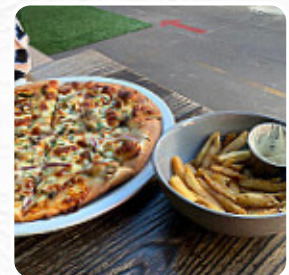

Here you can find the [menu](#) of [Newstead Brewing Milton](#) in Brisbane. At the moment, there are **25** meals and drinks on the menu. You can inquire about changing offers via phone. What [Lavern Wilderman](#) likes about Newstead Brewing Milton:

great place to hang with friends. we went on a saturday afternoon and it was quite busy. we saw you can make reservations but we ended up just sharing a table with other patrons. yummy food and beer. it does get quite loud in their so if you're after an intimate conversation it's probably not the place. [read more](#). What [Beryl Mann](#) doesn't like about Newstead Brewing Milton:

As me and all the other reviewers will tell you. It's a place for manly men to eat, drink, watch footy, grunt, banter, elaborate past sporting achievements, rubber neck girls walking by. So if you're into all that, which I personally am, I would suggest a tippie at this pub. Not to mention the great range of beers, that don't taste like that rubbish home brew that your mate Damien made in high school. It's got goo... [read more](#). The restaurant and its rooms are wheelchair accessible and thus usable with a wheelchair or physical disabilities, Depending on the weather, you can also sit outside and have something. Tasty [pizza](#) is baked **fresh** at Newstead Brewing Milton in Brisbane using a traditional method, This *sports bar* is a popular hangout for guests who enjoy watching the latest games or races on the big TV while enjoying food and drinks. You have the option to, after the meal (or during it), also relax at the bar with an alcoholic or non-alcoholic drink, Additionally, they offer you authentic Australian meals with ingredients like bush tomatoes and finger limes.