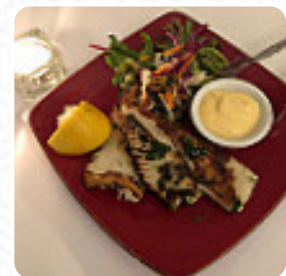

Geppetto Trattoria main ..

QR-Code zur Speisekarte von Geppetto Trattoria

## Geppetto Trattoria Menu

<https://menulist.menu>

78A Wellington Parade, Melbourne, 3002, EAST MELBOURNE, Australia  
(+61)394174691 - <https://www.geppetotrattoria.com>

[The Menu](#) of Geppetto Trattoria from EAST MELBOURNE includes about 66 different meals and drinks. On average, you pay for a dish / drink about A\$42. What [John Doe](#) likes about Geppetto Trattoria: One of our favourite restaurants in Melbourne, consistently excellent food and service. My partner always has the porchetta and loves it. I had the roast duck special and it was so amazing, 2 marylands, so a generous serve, the meat was so tender, like a confit duck fall off the bone, perfectly rendered and crispy skin. I'm hoping it makes it onto the regular menu as I'd love to have this more often when I need a duc... [read more](#). What [Regula Steffen](#) doesn't like about Geppetto Trattoria: L'accueil est cordial, le décor agréable. Les plats sont copieux et de bonne qualité. Le rapport qualité prix est moyen mais en Australie les restaurants sont chers en général. [read more](#). You can use the WiFi of the establishment at no extra cost, Depending on the weather, you can also sit outside and have something. The premises on site are accessible, and therefore no problem for clientele with wheelchairs or physiological limitations. At Geppetto Trattoria from EAST MELBOURNE you can **savor delicious [vegetarian meals](#)**, in which no animal meat or fish was processed, They also present nice South American cuisine to you on the menu. After the meal (or during it), you have the opportunity to also relax at the bar with a **alcoholic or non-alcoholic drink**, The customers of the restaurant are also thrilled with the comprehensive selection of differing coffee and tea specialities that the restaurant offers.