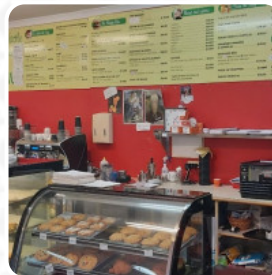

Golden Wattle Cafe Bakery Menu

<https://menuweb.menu>

31 Nockolds Street, Walpole, Western Australia 6398, Australia, WALPOLE
+61898401322

A complete [menu](https://menuweb.menu) of Golden Wattle Cafe Bakery from WALPOLE covering all **37** dishes and drinks can be found here on the food list.

Golden Wattle Cafe Bakery Menu

Burger

BEEF BURGER

Fish Dishes

FISH AND CHIPS

Drinks

DRINKS

Starters & Salads