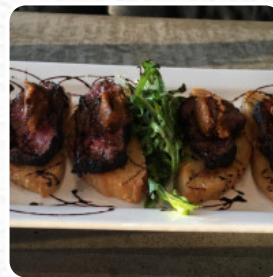

Platinum Brew Menu

<https://menulist.menu>

Shop 13-14 Southside Terrace | Beechworth Rd, Wodonga, Victoria 3690, Australia, Albury-Wodonga

(+61)260241199 - <http://platinumbrew.com.au>

Here you can find the menu of Platinum Brew in Albury-Wodonga. At the moment, there are **11** menus and drinks on the menu. You can inquire about *changing offers* via phone. What [User](#) likes about Platinum Brew: Really enjoyed having a late brekkie with my partner a few weeks ago. The service was very good and our meals were quick to arrive. Try the Eggs Benedict they were the best I have had in the area. [read more](#). What [User](#) doesn't like about Platinum Brew: