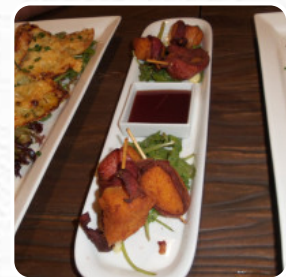

Platinum Brew Menu

<https://menulist.menu>

Shop 13-14 Southside Terrace | Beechworth Rd, Wodonga, Victoria 3690, Australia, Albury-Wodonga

(+61)260241199 - <http://platinumbrew.com.au>

Here you can find the menu of Platinum Brew in Albury-Wodonga. At the moment, there are **11** menus and drinks on the menu. You can inquire about *changing offers* via phone. What [User](#) likes about Platinum Brew: Really enjoyed having a late brekkie with my partner a few weeks ago. The service was very good and our meals were quick to arrive. Try the Eggs Benedict they were the best I have had in the area. [read more](#). What [User](#) doesn't like about Platinum Brew: