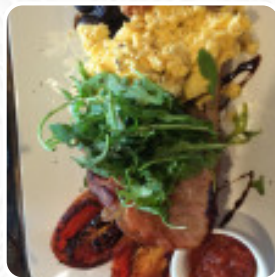

Platinum Brew Menu

<https://menulist.menu>

Shop 13-14 Southside Terrace | Beechworth Rd, Wodonga, Victoria 3690, Australia, Albury-Wodonga

(+61)260241199 - <http://platinumbrew.com.au>

Here you can find the menu of Platinum Brew in Albury-Wodonga. At the moment, there are **11** menus and drinks on the menu. You can inquire about *changing offers* via phone. What [User](#) likes about Platinum Brew: Really enjoyed having a late brekkie with my partner a few weeks ago. The service was very good and our meals were quick to arrive. Try the Eggs Benedict they were the best I have had in the area. [read more](#). What [User](#) doesn't like about Platinum Brew: