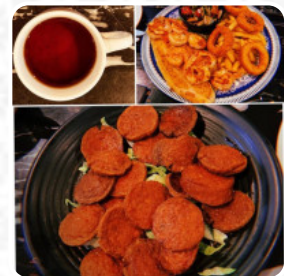

On this webpage, you can find the complete menu of Jasmin1 liverpool from Liverpool. Currently, there are 26 courses and drinks up for grabs. For **seasonal or weekly deals**, please contact the restaurant owner directly.

You can also contact them through their website. What [User](#) likes about Jasmin1 liverpool: We went here last night and had no idea what we were ordering. [The waiter](#) was fantastic and helped us order and it was just beautiful, fast service, friendly and a lot less than what we thought the bill would be. We will definitely go back there again . [read more](#). What [User](#) doesn't like about Jasmin1 liverpool:

One word terrible.....very unorganised, food not good ,basically no one knew what was going on, and for a restaurant that is quite new ,furnishings are in a bad state...will not be returning to this place, ever.. [read more](#).

The restaurant is accessible and can therefore also be used with a wheelchair or physiological disabilities, Depending on the weather conditions, you can also sit outside and have something. You can at Jasmin1 liverpool from Liverpool **taste delicious [vegetarian dishes](#)**, in which no animal meat or fish was brought into play, here they serve a comprehensive brunch for breakfast. There are also easily digestible *Mediterranean meals* available, look forward to the typical tasty French cuisine.