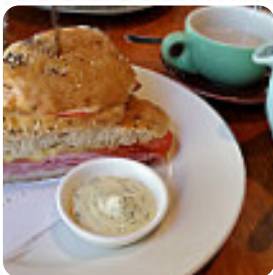

The Peddler Cafe Menu

<https://menulist.menu>

295 Springfield Road | B, Nunawading, Whitehorse, Victoria 3131, Australia
(+61)98774381 - <https://www.facebook.com/thepeddlercafe/>