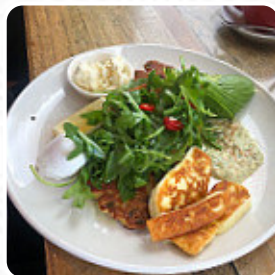

## *The Peddler Cafe Menu*

<https://menulist.menu>

295 Springfield Road | B, Nunawading, Whitehorse, Victoria 3131, Australia  
(+61)98774381 - <https://www.facebook.com/thepeddlercafe/>

Here you can find the [menu of The Peddler Cafe](#) in [Nunawading](#). At the moment, there are **36** dishes and drinks on the food list. You can inquire about [seasonal or weekly deals](#) via phone. What [User](#) likes about The Peddler Cafe: