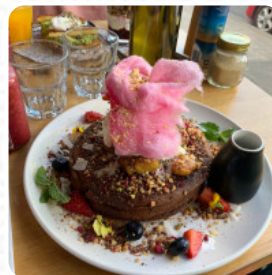

The Peddler Cafe Menu

<https://menulist.menu>

295 Springfield Road | B, Nunawading, Whitehorse, Victoria 3131, Australia
(+61)98774381 - <https://www.facebook.com/thepeddlercafe/>