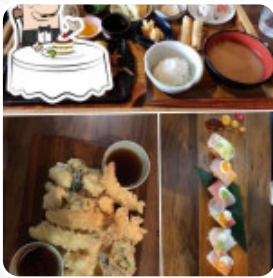

Haru Japanese Menu

<https://menulist.menu>

19 Broadway Avenue, Palmerston North Central, Palmerston North 4410, New Zealand

<http://www.facebook.com/harujapanese>

On this Website, you will find the **complete menu of Haru Japanese** from Palmerston North. Currently, there are 13 food and drinks available. For **seasonal or weekly offers**, please contact the restaurant owner directly. You can also reach out to them through their website. In this kitchen, original **Asian spices tasteful** are used to **prepare local Menus**, and with a lot of freshly harvested vegetables, fish and meat, **healthy Japanese food** are cooked. The highlight of this restaurant is undoubtedly the fine **Sushi like Maki and Te-Maki**, the imaginative blending of diverse Menus with fresh and partly daring ingredients is absolutely adored by the Guests - a good example of Asian Fusion. If it for dessert still something dessert may be, also there Haru Japanese does not disappoint with its extensive **choice of desserts**, the Guests of premise also love the large selection of diverse **coffee and tea specialties** that Restaurant has to offer. You can **order your food, meal** at Haru Japanese and then drive by the restaurant for takeout.

CURRY

Lamm & hähnchen

MUSHROOM

Lunch offer - asian

VEGETABLE

Yaki-grill menü

PRAWN

Hot drinks

TEA

Drinks

DRINKS

Restaurant category

DESSERT

These types of dishes are being served

SALAD

Dishes are also prepared with these ingredients