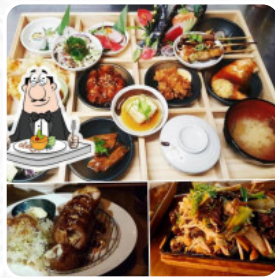

Haru Japanese Menu

<https://menulist.menu>

19 Broadway Avenue, Palmerston North Central, Palmerston North 4410, New Zealand

<http://www.facebook.com/harujapanese>

On this Website, you will find the **complete menu of Haru Japanese** from Palmerston North. Currently, there are 13 food and drinks available. For **seasonal or weekly offers**, please contact the restaurant owner directly. You can also reach out to them through their website. In this kitchen, original **Asian spices tasteful** are used to **prepare local Menus**, and with a lot of freshly harvested vegetables, fish and meat, **healthy Japanese food** are cooked. The highlight of this restaurant is undoubtedly the fine **Sushi like Maki and Te-Maki**, the imaginative blending of diverse Menus with fresh and partly daring ingredients is absolutely adored by the Guests - a good example of Asian Fusion. If it for dessert still something dessert may be, also there Haru Japanese does not disappoint with its extensive **choice of desserts**, the Guests of premise also love the large selection of diverse **coffee and tea specialties** that Restaurant has to offer. You can **order your food, meal** at Haru Japanese and then drive by the restaurant for takeout.

TEA

Drinks

DRINKS

Restaurant category

DESSERT

These types of dishes are being served

SALAD

Dishes are also prepared with these ingredients