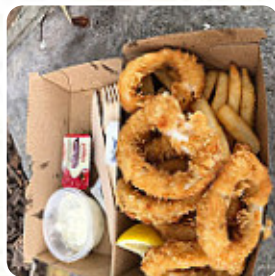

A comprehensive [menu](#) of Fish & Chippery from [WATSONS BAY](#) covering all **15** meals and drinks can be found here on the card. For **changing offers**, please get in touch via phone or use the contact details provided on the website. What [User](#) likes about Fish & Chippery:

This place is really really crowded and even the takeaway line is long but it is definitely worth the wait. I love their packaging and this is perfect for picnic along Watsons bay. What [User](#) doesn't like about Fish & Chippery: We ordered and paid for 2 pots of peppermint tea for a total of $9. First we were told there was no peppermint so we could choose from other selections. I said I didn't like any of the others and miraculously peppermint was found. I asked for a kettle to be boiled rather than using tepid water from the coffee machine. I was told everywhere in the world you use 90 degree water not boiling water to brew tea. Wrong - it... [read more](#). The large selection of coffee and tea specialties makes a visit to Fish & Chippery even more worthwhile, Also, the drinks menu at this place is exceptional and offers a significant and comprehensive variety of both local and international beers, which are definitely worth a try. In addition, they provide you tasty [seafood](#) dishes, You can take a break at the bar with a *freshly tapped beer* or other alcoholic and non-alcoholic drinks.